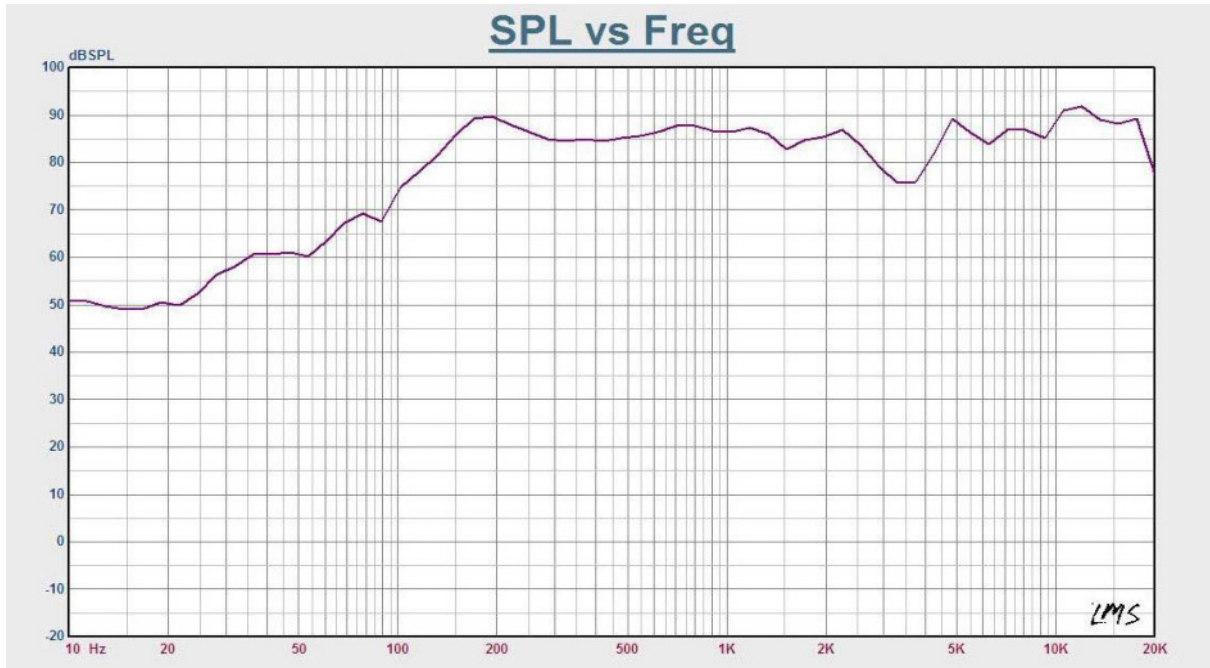

SPECIFICATION

Corporate offices

STARVIEW INTERNATIONAL PTE LTD
Singapore Headquarters
60 Kaki Bukit Place
#05-19 Eunos Techpark
Singapore 415979

Tel: +65 3157 5338
Fax: +65 3112 8181

Worldwide offices

Vietnam
Hanoi Office
R10, 33th Floor, C2 Building, D'Capitale,
119 Tran Duy Hung Street,
Trung Hoa - Cau Giay, Hanoi
Ho Chi Minh Office
#C9-16, Block A, Sky Center Building,
#10 Pho Quang Street - Tan Binh District,
Ho Chi Minh City

Tel: (024) 66661268
Hotline: 19008695
Sale Contact: 0866.207.855

Representatives

Brazil
Tel: +55 11 9-8244-7630

Germany
Tel: +49 172 946 69 39

France - Benelux - Africa
Tel: +33 782 702 214

Southern, Eastern Europe
& Middle East Operations
Tel: +420 602 66 75 66