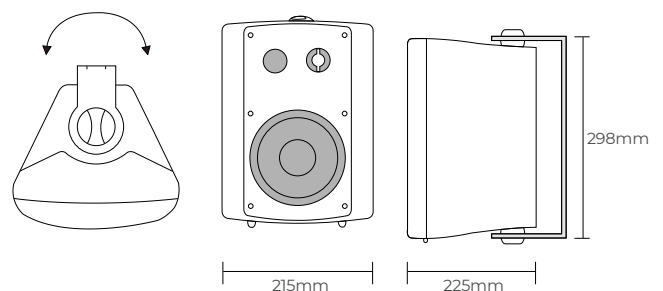

DESCRIPTION

The Starview MS-40P is a wall mount speaker built-in 70v/100v transformer. The 70v/100v transformer technique reduces line losses on longer distance and allows easy parallel connection of multiple loudspeakers. The built-in 5" +1.5" two ways speaker driver is designed of wide frequency response 125-14kHz, the multiple power taps 2.5W, 5W, 10W, 20W & 40W are helpful for different applications varies from room size and ambient noise surroundings. The metal grille, ABS enclosure and stainless mounting bracket are of black color. Easy and secure wall mount installation through the supplied mounting kit. It is ideal choice for industrial and commercial applications in hotel, school, office and factory where background music and paging is needed.

KEY FEATURES

- Built-in 100v/70v transformer
- Wall mount type loudspeaker
- 5" +1.5" two ways speaker unit
- Power taps 2.5W, 5W, 10W, 20W & 40W @100V plus 8ohm
- Metal grille, ABS enclosure and stainless mounting bracket

Website: www.starviewint.com | Email: sales@starviewint.com | Tell: +65 31575338

SPECIFICATION

STARVIEW MS-40P WALL MOUNT SPEAKER SPECIFICATIONS	
Power Taps @100V	5W, 10W, 20W, 40W
Power Taps @70V	2.5W, 5W, 10W, 20W, 40W
Transformer Impedance	2K Ω /1K Ω /500 Ω /250 Ω /122 Ω
Input	70V/100V 8 Ω
SPL(1W/1M)	94dB
Max. SPL (Rated W/1M)	110dB
Frequency Response (-10dB)	120-18KHz
Finish	Baffle: ABS, Black/White; Grille: Steel, Black/White
Speaker Driver	6" x 1.5" x 1
Dimensions	298 x 215 x 225mm
Weight	4.1kg
Mounting	With mounting bracket fixed by screw