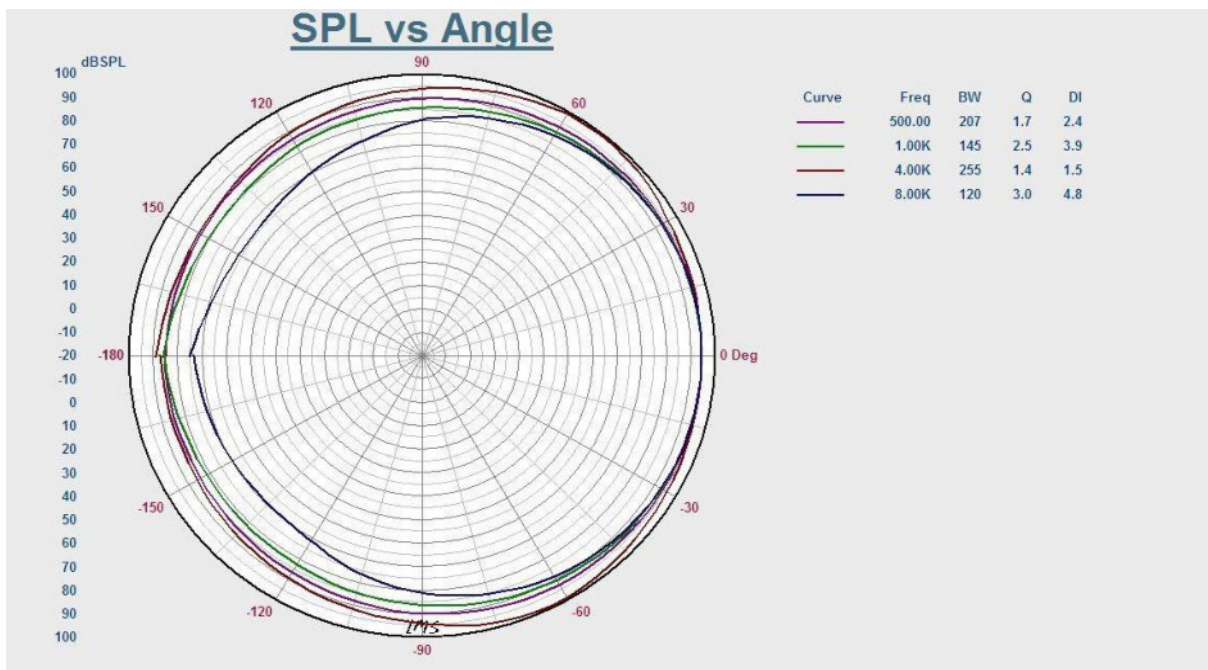

SPECIFICATION

STARVIEW MS-40P WALL MOUNT SPEAKER SPECIFICATIONS	
Power Taps @100V	5W, 10W, 20W, 40W
Power Taps @70V	2.5W, 5W, 10W, 20W, 40W
Transformer Impedance	2KΩ/1KΩ/500Ω/250Ω/122Ω
Input	70V/100V 8Ω
SPL(1W/1M)	94dB
Max. SPL (Rated W/1M)	110dB
Frequency Response (-10dB)	120-18KHz
Finish	Baffle: ABS, Black/White; Grille: Steel, Black/White
Speaker Driver	6" x 1.5" x 1
Dimensions	298 x 215 x 225mm
Weight	4.1kg
Mounting	With mounting bracket fixed by screw

DIRECTION DIAGRAM

Website: www.starviewint.com | Email: sales@starviewint.com | Tell: +65 31575338